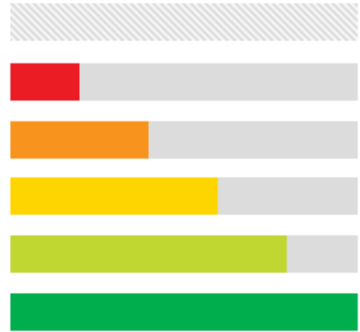

Type ▾ Categories ▾ Price ▾ Brands ▾ Rated Best For ▾ More Filters ▾ Sort ▾ Clear

Each metric is rated on a scale of **Poor** to **Excellent**.

- Gray = not rated, insufficient data
- Red = poor
- Orange = less poor
- Yellow = ok
- Light green = good
- Dark green = best